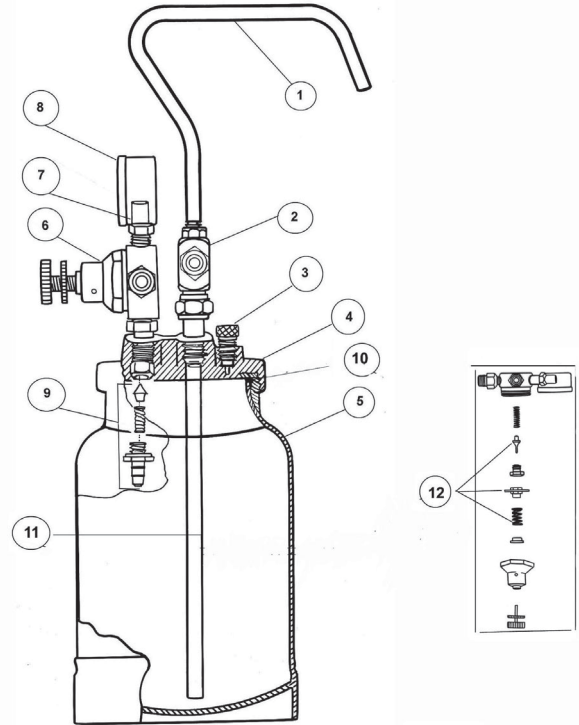

Techline 2 Quart

51-130 & 51-132

2 Quart Pressure Cup Part Sheet

Item Number	Part Number	Description
1	51-142	Hook with Locknut
2	51-143	Outlet Fitting
3	51-144	Vent
4	51-145	Cover Assembly
5	51-146	Cannister
6	52-5	Regulator
7	51-141	Pressure Relief
8	52-51	Pressure Gage
9	51-147	Check Valve
10	51-140	Gasket
11	51-149	Fluid Pickup Tube
12	10-5	Regulator Kit